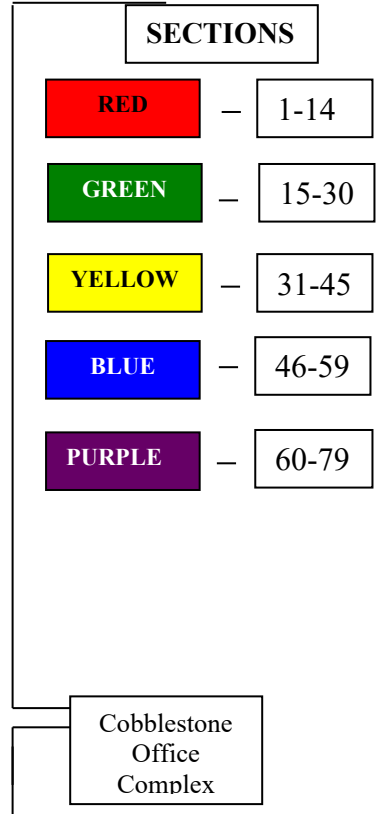

# 2024 Fall Festival Parade Lineup Map

End

Parade Starting Point

Fairview Ave.

**RED**  
1-14

**GREEN**  
15-30

**YELLOW**  
31-45

**BLUE**  
46-59

**PURPLE**  
60-79

**DROP OFF POINTS**  
Parade participants may be dropped off at the **Heritage Middle School bus stop** and **Seaport Office Complex**

**PARADE TIMES**

- Roads will close at 9:00am
- Staging begins at 9:30am
- PARADE STARTS AT 11:00AM**

**SECTIONS**

<b>RED</b>	—	1-14
<b>GREEN</b>	—	15-30
<b>YELLOW</b>	—	31-45
<b>BLUE</b>	—	46-59
<b>PURPLE</b>	—	60-79

Clayview & Kansas