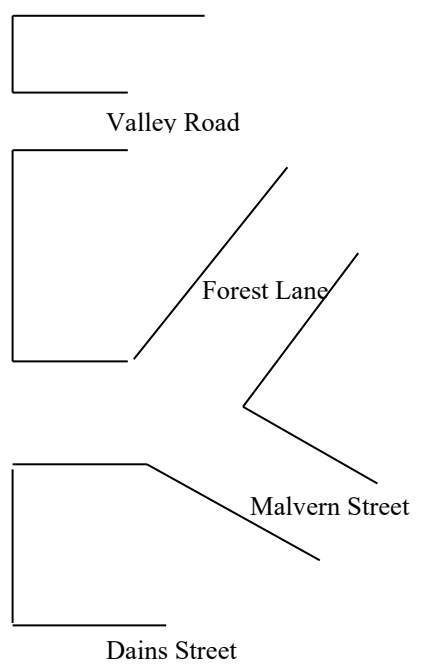

# 2024 Fall Festival Parade Lineup Map

End

Parade Starting Point

Fairview Ave.

**RED**  
1-14

**GREEN**  
15-30

**YELLOW**  
31-45

**BLUE**  
46-59

**PURPLE**  
60-79

**DROP OFF POINTS**  
Parade participants may be dropped off at the **Heritage Middle School bus stop** and **Seaport Office Complex**

**PARADE TIMES**

- Roads will close at 9:00am
- Staging begins at 9:30am
- PARADE STARTS AT 11:00AM**

**SECTIONS**

<b>RED</b>	—	1-14
<b>GREEN</b>	—	15-30
<b>YELLOW</b>	—	31-45
<b>BLUE</b>	—	46-59
<b>PURPLE</b>	—	60-79

Clayview & Kansas