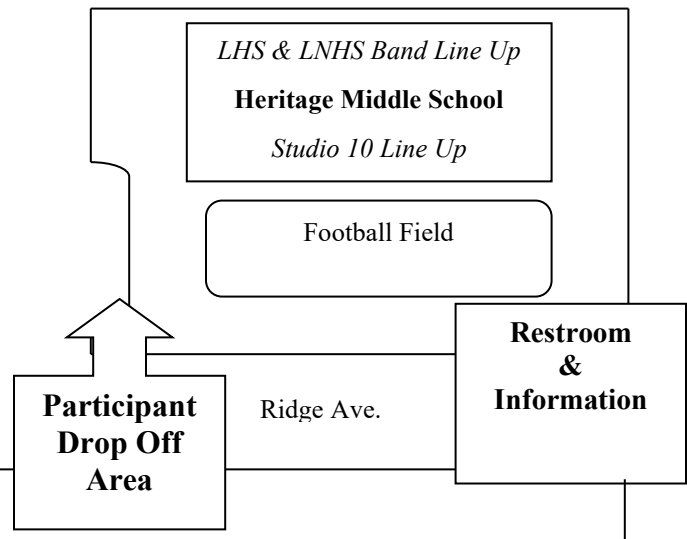

# 2024 Fall Festival Parade Lineup Map

End

Parade Starting Point

Fairview Ave.

**RED**  
1-14

**GREEN**  
15-30

**YELLOW**  
31-45

**BLUE**  
46-59

**PURPLE**  
60-79

**DROP OFF POINTS**  
Parade participants may be dropped off at the **Heritage Middle School bus stop** and **Seaport Office Complex**

**PARADE TIMES**

- Roads will close at 9:00am
- Staging begins at 9:30am
- PARADE STARTS AT 11:00AM**

**SECTIONS**

<b>RED</b>	—	1-14
<b>GREEN</b>	—	15-30
<b>YELLOW</b>	—	31-45
<b>BLUE</b>	—	46-59
<b>PURPLE</b>	—	60-79

Clayview & Kansas