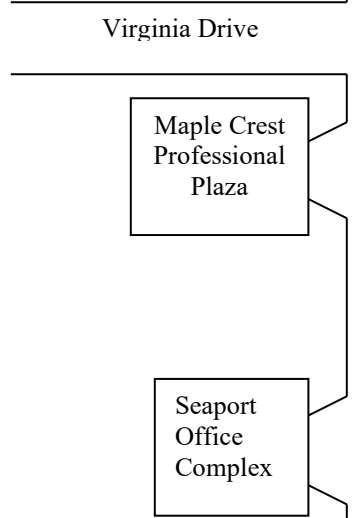

# 2024 Fall Festival Parade Lineup Map

End

Parade Starting Point

Fairview Ave.

**RED**  
1-14

**GREEN**  
15-30

**YELLOW**  
31-45

**BLUE**  
46-59

**SECTIONS**

<b>RED</b>	—	1-14
<b>GREEN</b>	—	15-30
<b>YELLOW</b>	—	31-45
<b>BLUE</b>	—	46-59
<b>PURPLE</b>	—	60-79

Clayview & Kansas